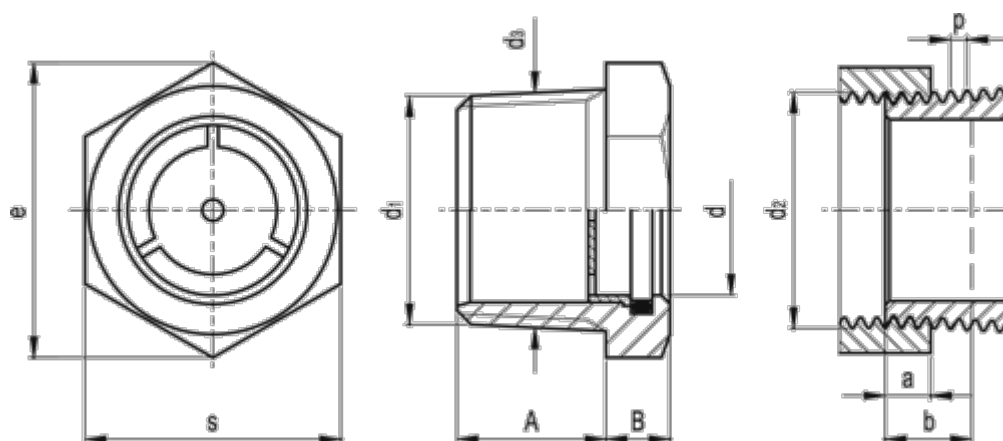

Article number: 20678526

Description: E+G

Oil level indicator GN 743.8-14-R1/2-A

Measures

A = 16

a = 8.2

b = 13.2

B = 7

d = 14

d1 = R 1/2

d2 = Rp 1/2

d3 = 21.0

e = 27.5

p = 1.814

s = 24.0